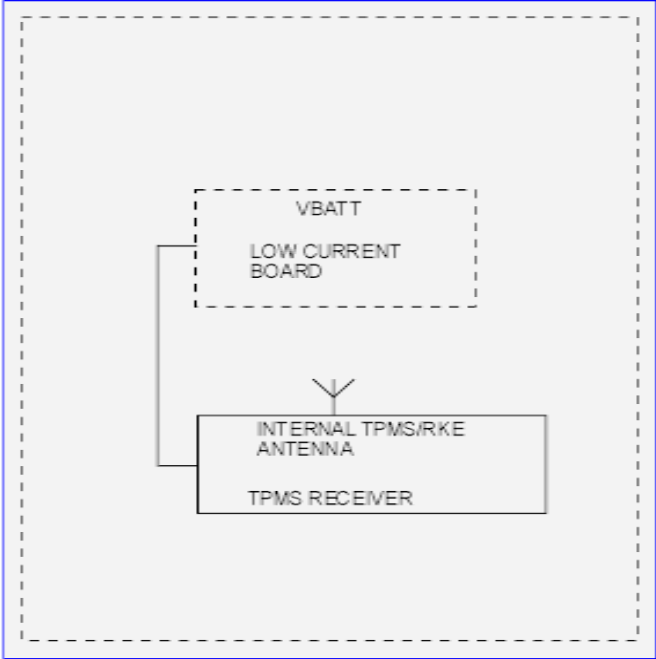

LF TIRE PRESSURE SENSOR

LR TIRE PRESSURE SENSOR

SMART
JUNCTION
BOX (SJB)
11-3
151-20

RF TIRE PRESSURE SENSOR

RR TIRE PRESSURE SENSOR